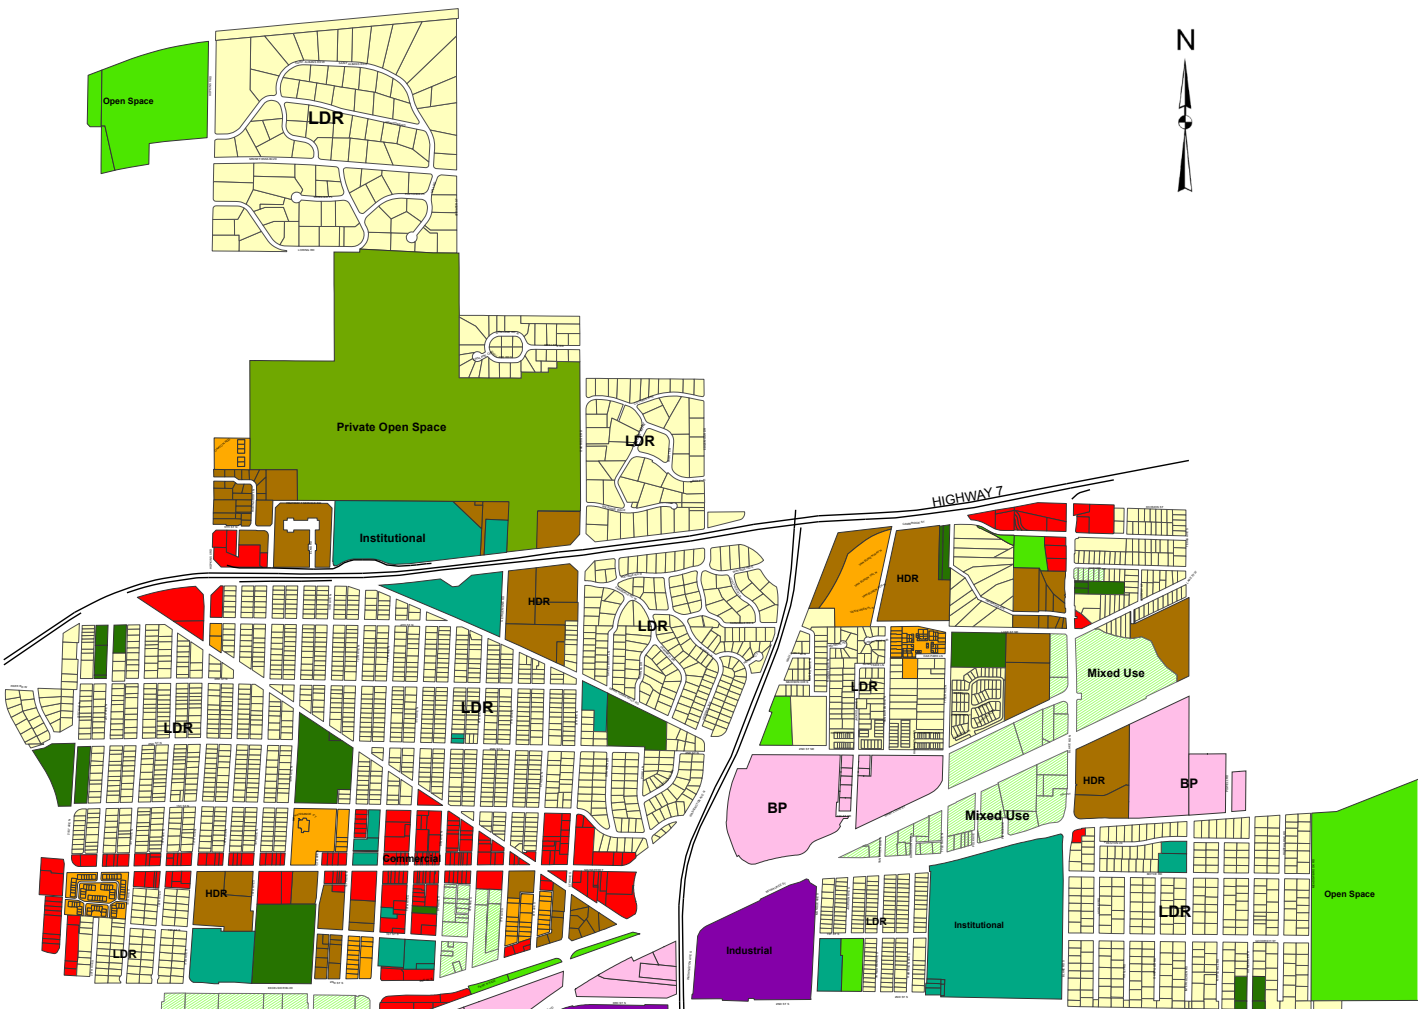

City of Hopkins Comprehensive Plan

Land Use Categories

	LDR
	MDR
	HDR
	COMMERCIAL
	MIXED USE
	INDUSTRIAL
	BUSINESS PARK
	INSTITUTIONAL
	OPEN SPACE
	PRIVATE OPEN SPACE
	PARK
	CLOSED LANDFILL RESTRICTED